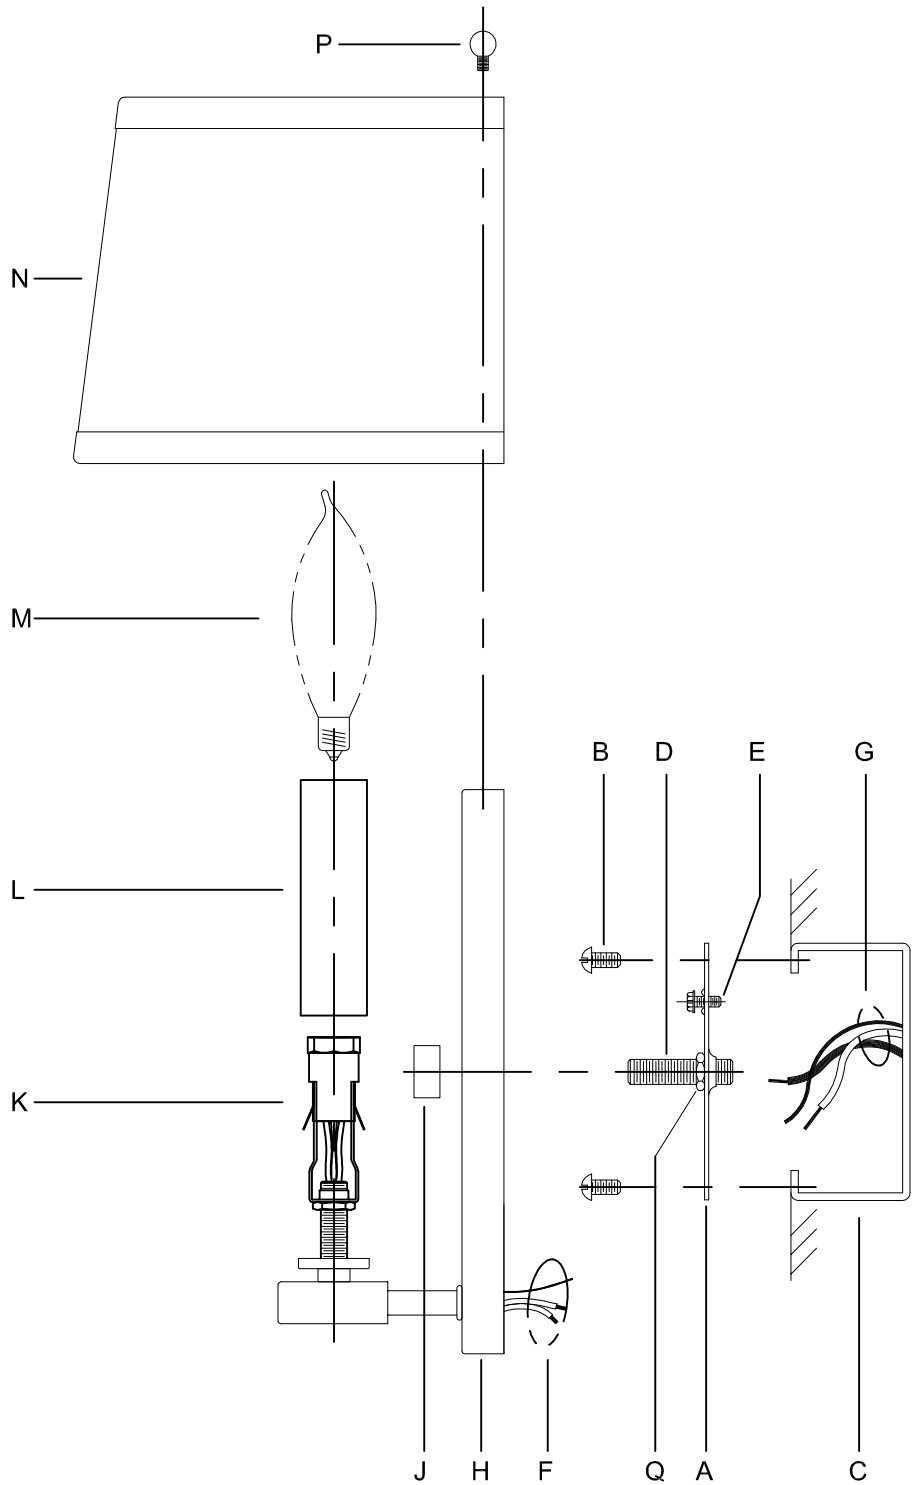

Assembly & Installation Instructions

CAUTION: Read instructions carefully and turn electricity off at main circuit breaker panel before beginning installation.

7172

*****

WARNING - If any Special Control Devices are used with this Fixture, Follow the Instructions Carefully to assure full compliance with N.E.C. requirements. If there are any questions, contact a Qualified Electrical Contractor.

WARNING - This product contains chemicals known to the State of California to cause cancer, birth defects and /or other reproductive harm. Thoroughly wash hands after installing, handling, cleaning, or otherwise touching this product.

CAUTION - All glass is fragile, use care when handling Glass component(s) and or Lamp(s).

*****

ASSEMBLY STEPS:
PASOS PARA ENSAMBLAR:
MODE D'ASSEMBLAGE:

1. D,E → A
2. Q → D
3. B,A → C
4. F → G
5. H,J → D
6. L,M → K
7. P,N → H

**B, C, G & M
(NOT FURNISHED)
(NO INCLUIDA)
(NON FOURNIE)**