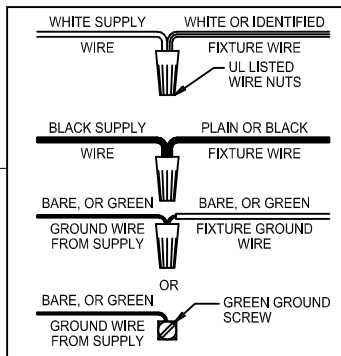

Assembly & Installation Instructions

CAUTION: Read instructions carefully and turn electricity off at main circuit breaker panel before beginning installation.

7172

*****

WARNING - If any Special Control Devices are used with this Fixture, Follow the Instructions Carefully to assure full compliance with N.E.C. requirements. If there are any questions, contact a Qualified Electrical Contractor.

WARNING - This product contains chemicals known to the State of California to cause cancer, birth defects and /or other reproductive harm. Thoroughly wash hands after installing, handling, cleaning, or otherwise touching this product.

CAUTION - All glass is fragile, use care when handling Glass component(s) and or Lamp(s).

*****

ASSEMBLY STEPS:
PASOS PARA ENSAMBLAR:
MODE D'ASSEMBLAGE:

1. D,E → A
2. Q → D
3. B,A → C
4. F → G
5. H,J → D
6. L,M → K
7. P,N → H

**B, C, G & M
(NOT FURNISHED)
(NO INCLUIDA)
(NON FOURNIE)**