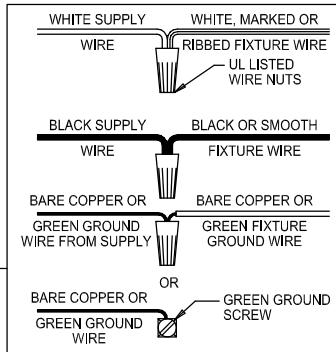

CAUTION: Read instructions carefully and turn electricity off at main circuit breaker panel before beginning installation.

300187

WARNING - If any Special Control Devices are used with this Fixture, Follow the Instructions Carefully to assure full compliance with N.E.C. requirements. If there are any questions, contact a Qualified Electrical Contractor.

CAUTION - All glass is fragile, use care when handling Glass component(s) and or Lamp(s).

CANOPY MOUNTING & WIRE CONNECTION ASSEMBLY STEPS:

1. K → M
2. J, L → M
3. E → A
4. B, A → C
5. F → G
6. D, H → A