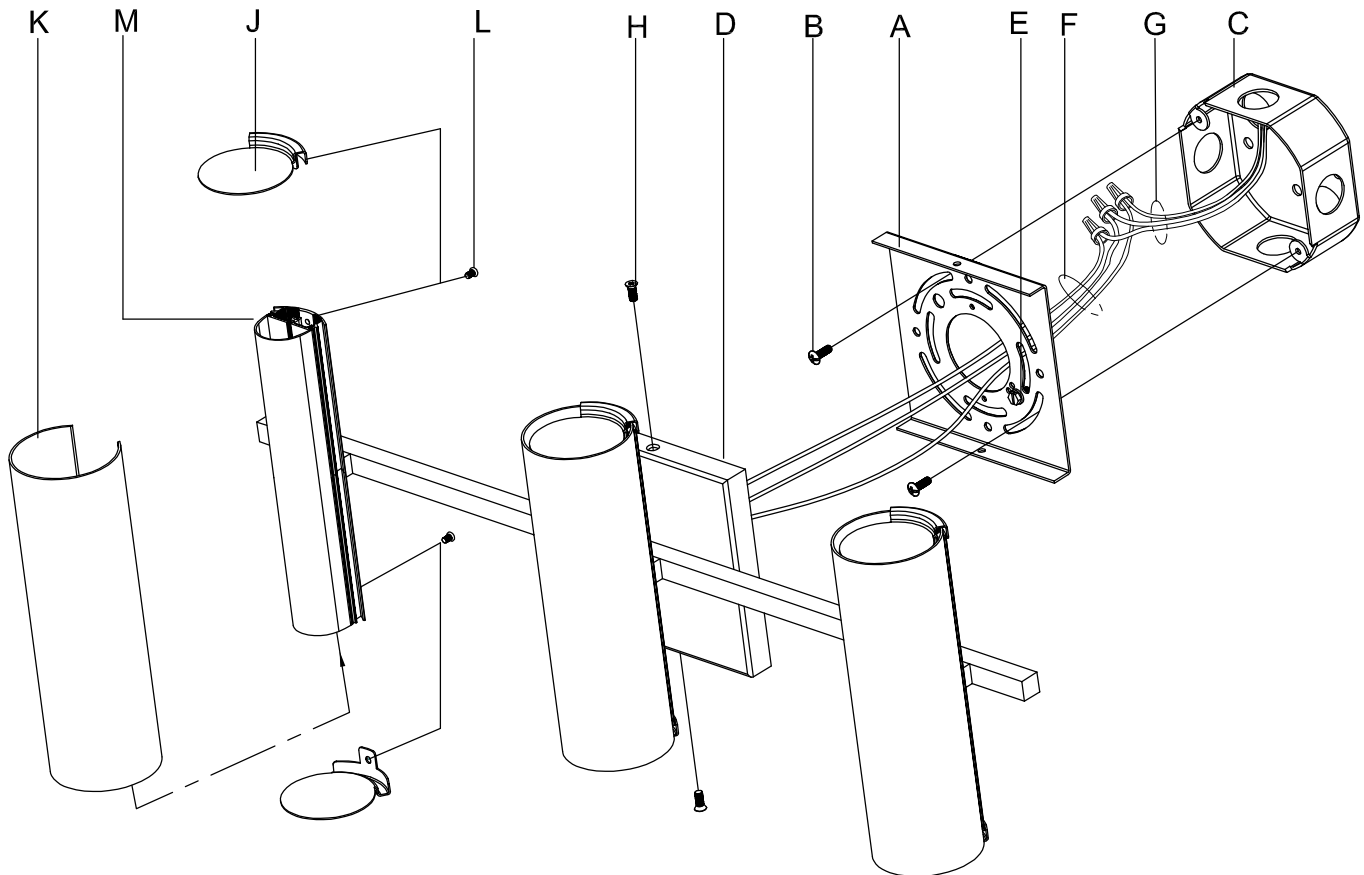

CAUTION: Read instructions carefully and turn electricity off at main circuit breaker panel before beginning installation.

300187

*****

WARNING - If any Special Control Devices are used with this Fixture, Follow the Instructions Carefully to assure full compliance with N.E.C. requirements. If there are any questions, contact a Qualified Electrical Contractor.

WARNING - This product contains chemicals known to the State of California to cause cancer, birth defects and /or other reproductive harm. Thoroughly wash hands after installing, handling, cleaning, or otherwise touching this product.

CAUTION - All glass is fragile, use care when handling Glass component(s) and or Lamp(s).

*****

CANOPY MOUNTING & WIRE CONNECTION ASSEMBLY STEPS:

1. K → M
2. J, L → M
3. E → A
4. B, A → C
5. F → G
6. D, H → A

**B, C & G
(NOT FURNISHED)
(NO INCLUIDA)
(NON FOURNIE)**