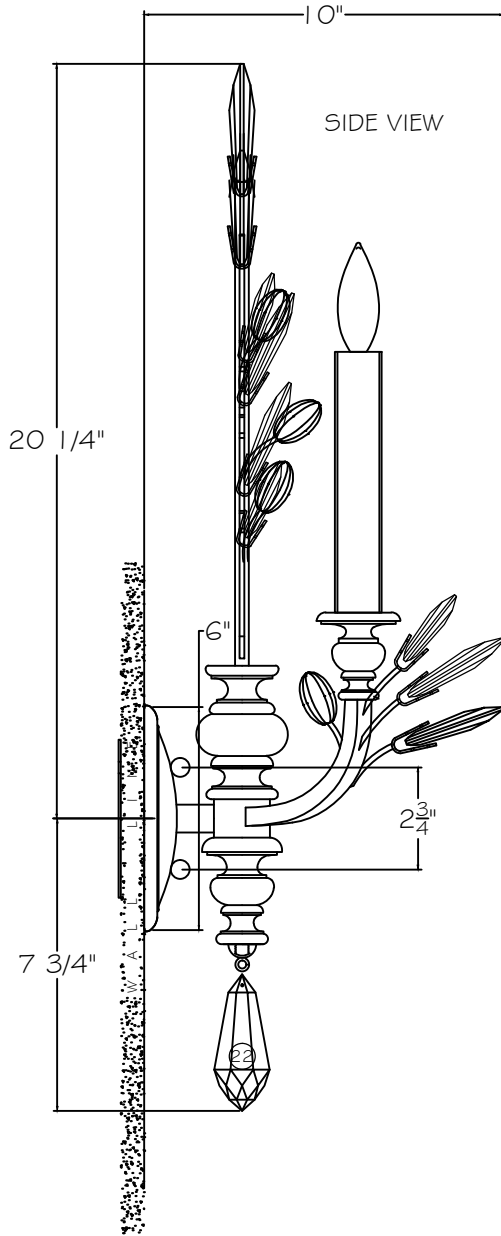

CUSTOMER REFERENCE DRAWING

STYLE CONFIGURATIONS:

-ST SILVER	773150 GOLD	-SF4 SILVER	-SF3 GOLD
------------	-------------	-------------	-----------

This drawing, specifications and the product depicted are the exclusive property of Fine Art Handcrafted Lighting®. In compliance with US copyright and patent requirements, notice is hereby given that this document and the product depicted shall not be copied, altered or used in any manner without the expressed written consent of Fine Art Handcrafted Lighting®.

www.finearthl.com Tel:(305) 821-3850 Fax:(305) 513-5736
FINE ART LAMPS®

STYLE NUMBER:
759750
DATE:
4/17/2020