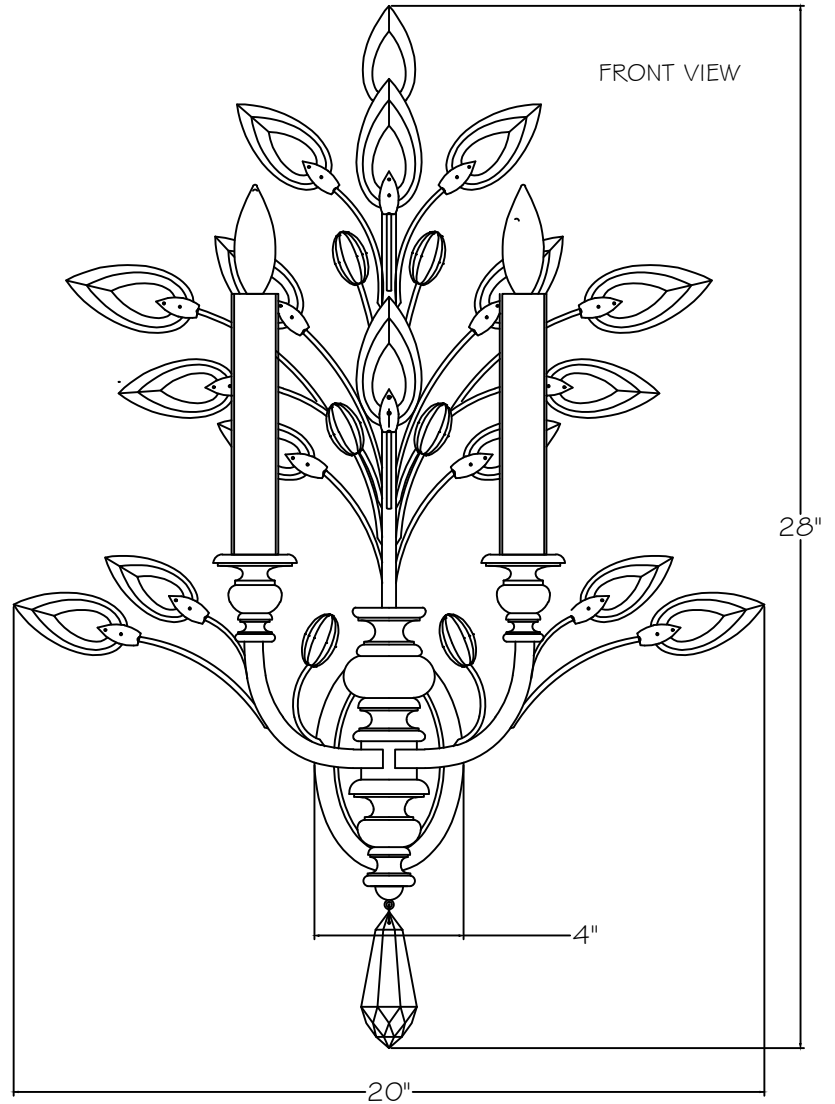

CUSTOMER REFERENCE DRAWING

STYLE CONFIGURATIONS:

-ST SILVER	773150 GOLD	-SF4 SILVER	-SF3 GOLD
------------	-------------	-------------	-----------

This drawing, specifications and the product depicted are the exclusive property of Fine Art Handcrafted Lighting®. In compliance with US copyright and patent requirements, notice is hereby given that this document and the product depicted shall not be copied, altered or used in any manner without the expressed written consent of Fine Art Handcrafted Lighting®.

www.finearthl.com Tel:(305) 821-3850 Fax:(305) 513-5736
FINE ART LAMPS®

STYLE NUMBER:
759750
DATE:
4/17/2020