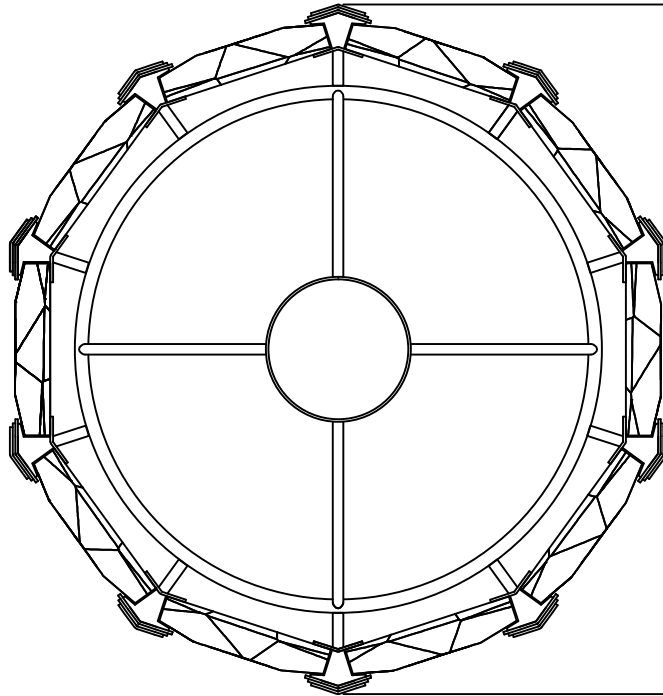

CUSTOMER REFERENCE DRAWING

SMALL GEM: Ø32"  
LARGE GEM: Ø46 1/2"

TOP VIEW

SMALL GEM: 25" MIN. 92 1/4" MAX  
LG GEM: 33 3/4" MIN. 97 1/2" MAX

SMALL GEM: 20 1/2"  
LARGE GEM: 25"

FRONT VIEW

THUMBNAIL IMAGES OF STYLE OPTIONS:

-1ST-SILVER  
-2ST-GOLD  
-3ST-BRONZE

SMALL GEM

-1ST-SILVER  
-2ST-GOLD  
-3ST-BRONZE

LARGE GEM

**FINE  
ART  
LAMPS®**  
EST. 1940

This drawing, specifications and the product depicted are the exclusive property of FINE ART LAMPS®. In compliance with US copyright and patent requirements, notice is hereby given that this document and the product depicted shall not be copied, altered or used in any manner without the expressed written consent of FINE ART LAMPS®.